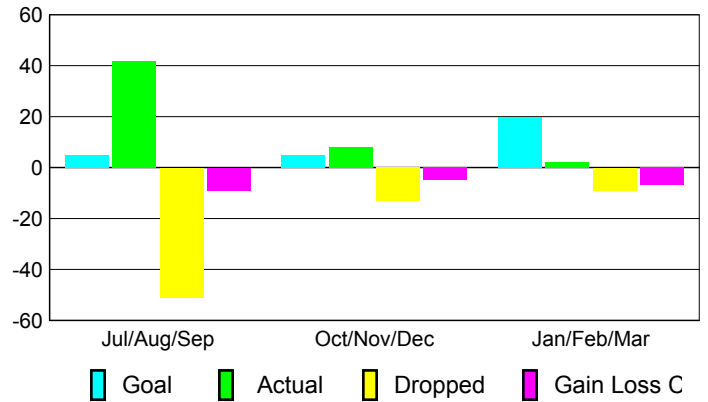

Club Results 2008-2009

Goal, New, Dropped, Gain/Loss

MEMBERSHIP

Membership Results 2008-2009

Membership 2007-2008

Month	Net Memb	Actual New	Actual Dropped	Gain/Loss of	Gain/Loss of
	Goal	New Memb	Dropped Memb	Memb	Memb
Jul/Aug/Sep	5	42	-51	-9	-1
Oct/Nov/Dec	5	8	-13	-5	9
Jan/Feb/Mar	20	2	-9	-7	17
Totals	30	52	-73	-21	25

Membership Results 2008-2009

Goal, New, Dropped, Gain/Loss

Comparison of Club Gain/Loss

Current Year Compared to the Previous Year

Comparison of Membership Gain/Loss

Current Year Compared to the Previous Year