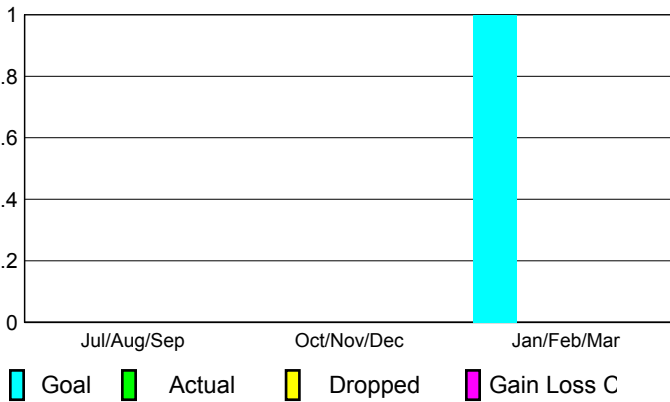

2008-2009 GMT Quarterly Report for District (or Undistricted) **District 110AN**

GMT: **HOWARD PATRICK LEE**

Location: **NETHERLANDS**

GMT CA: **4**

CLUBS

Club Results 2008-2009

Clubs 2007-2008

Month	New Club	Actual New	Actual Dropped	Gain/Loss of	Gain/Loss of
	Goal	New Clubs	Dropped Clubs	Clubs	Clubs
Jul/Aug/Sep	0	0	0	0	0
Oct/Nov/Dec	0	0	0	0	0
Jan/Feb/Mar	1	0	0	0	1
Totals	1	0	0	0	1

Club Results 2008-2009

Goal, New, Dropped, Gain/Loss

MEMBERSHIP

Membership Results 2008-2009

Membership 2007-2008

Month	Net Memb	Actual New	Actual Dropped	Gain/Loss of	Gain/Loss of
	Goal	New Memb	Dropped Memb	Memb	Memb
Jul/Aug/Sep	5	42	-51	-9	-1
Oct/Nov/Dec	5	8	-13	-5	9
Jan/Feb/Mar	20	2	-9	-7	17
Totals	30	52	-73	-21	25