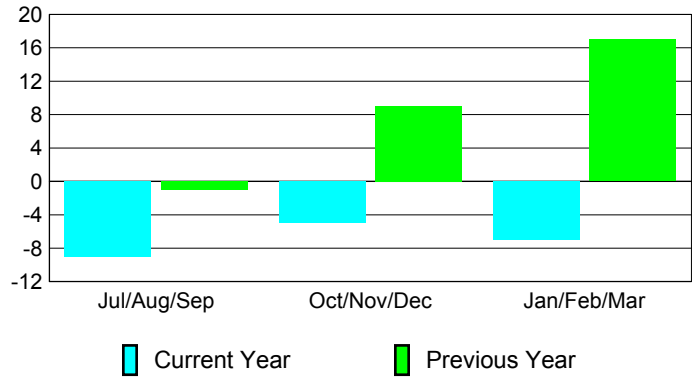

Club Results 2008-2009

Goal, New, Dropped, Gain/Loss

MEMBERSHIP

Membership Results 2008-2009

Membership 2007-2008

Month	Net Memb	Actual New	Actual Dropped	Gain/Loss of	Gain/Loss of
	Goal	New Memb	Dropped Memb	Memb	Memb
Jul/Aug/Sep	5	42	-51	-9	-1
Oct/Nov/Dec	5	8	-13	-5	9
Jan/Feb/Mar	20	2	-9	-7	17
Totals	30	52	-73	-21	25

Membership Results 2008-2009

Goal, New, Dropped, Gain/Loss

Comparison of Club Gain/Loss

Current Year Compared to the Previous Year

Comparison of Membership Gain/Loss

Current Year Compared to the Previous Year

YTD Status Quo Clubs 2008-2009

Status Quo Clubs Compared to Status Quo Members

Gender Comparison 2008-2009